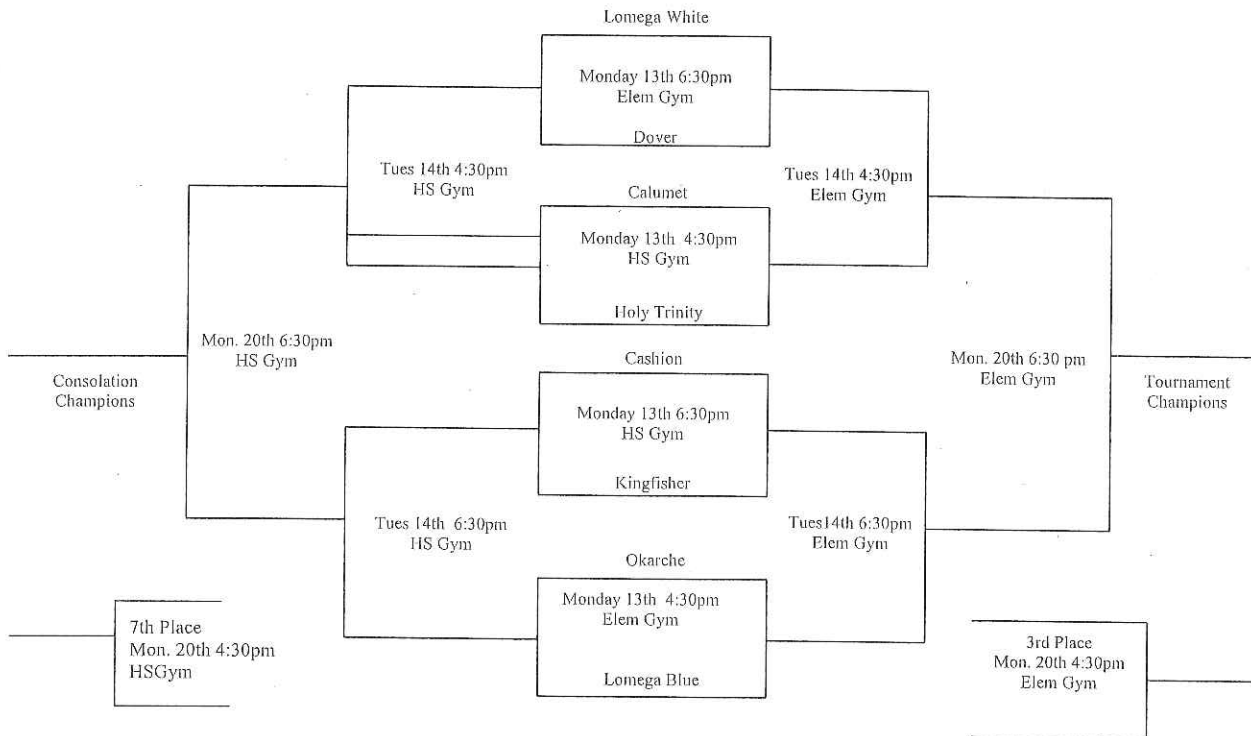

Girls

Kingfisher County Elem. Tournament February 13th, 14th, and 20th 2017

Top team wears white!

Boys

Kingfisher County Elem. Tournament February 13th, 14th, and 20th 2017

Top team wears white!