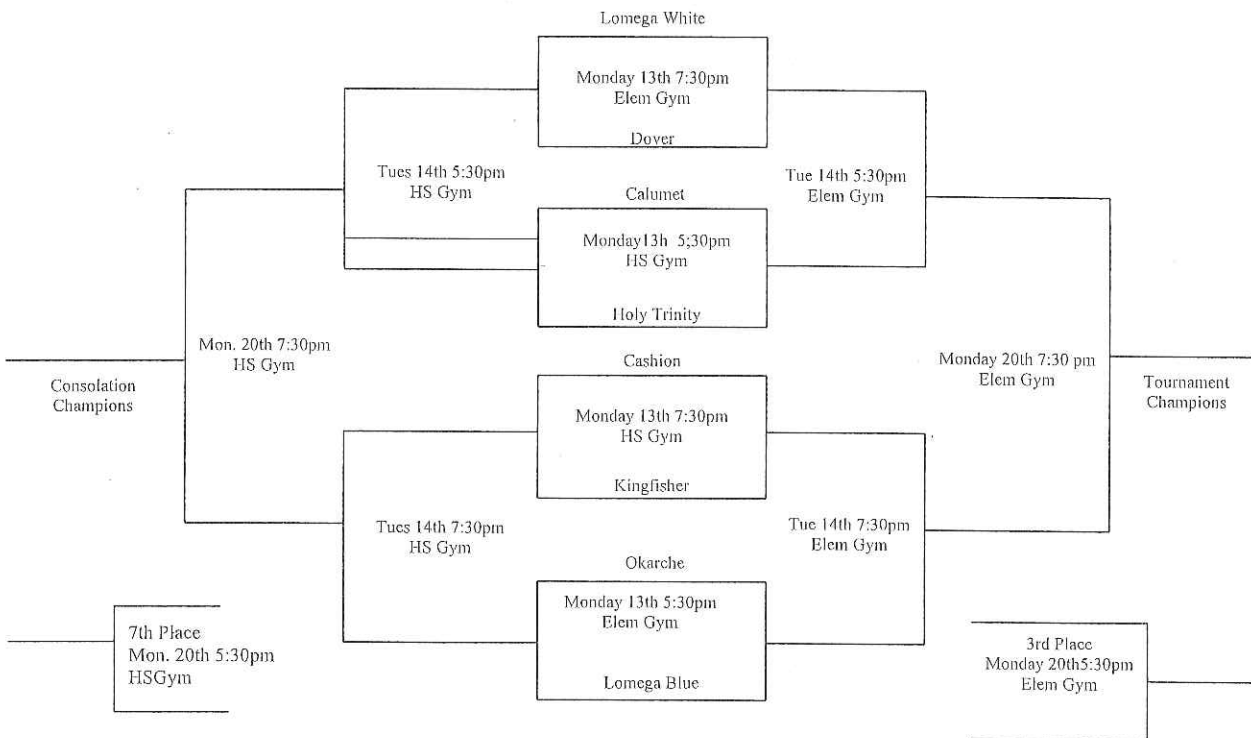

Girls

Kingfisher County Elem. Tournament February 13th, 14th, and 20th 2017

Top team wears white!

Boys

Kingfisher County Elem. Tournament February 13th, 14th, and 20th 2017

Top team wears white!