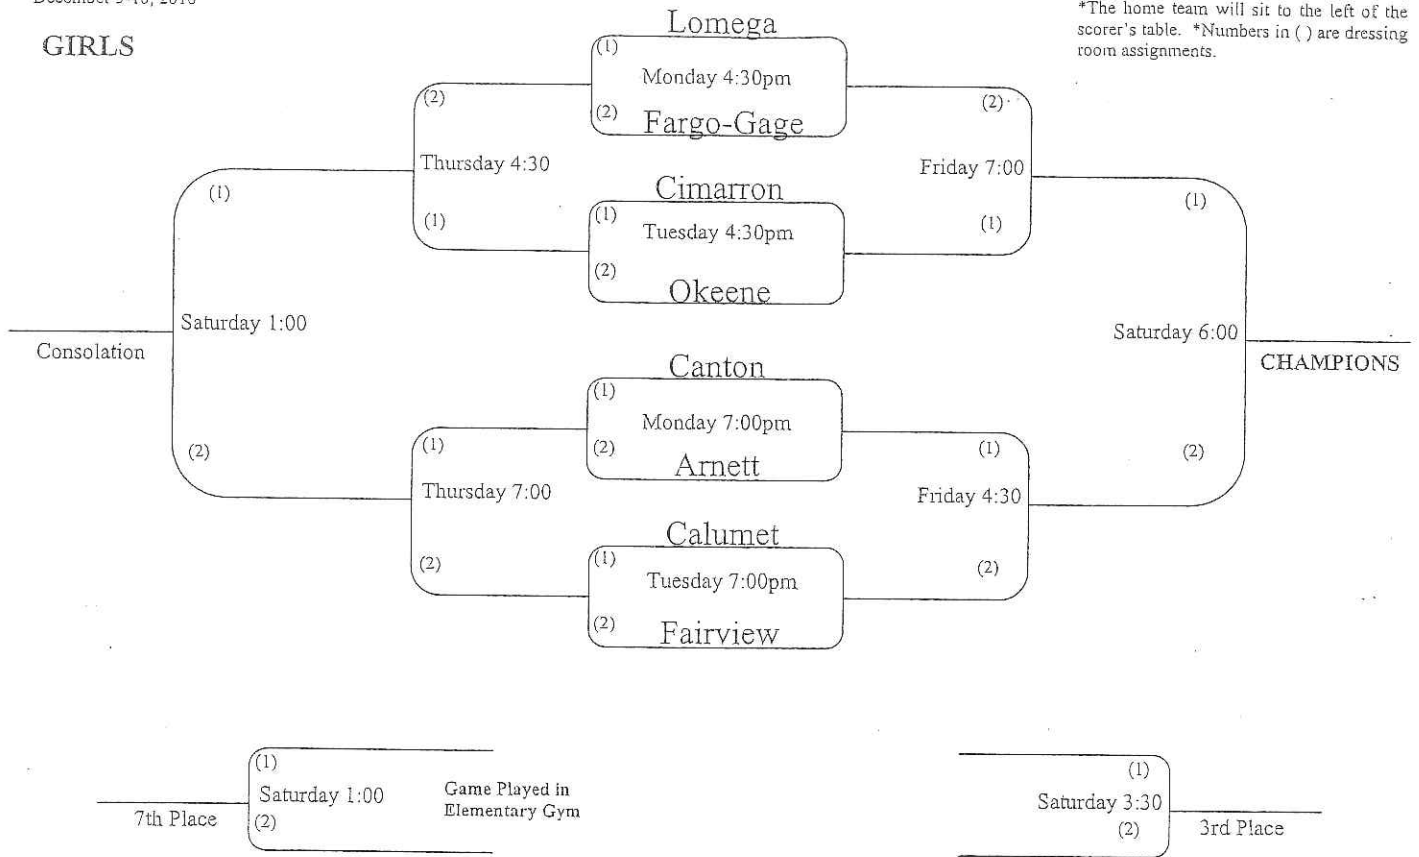

Top bracketed teams are considered the home team except when playing Canton, \*The home team will sit to the left of the scorer's table. \*Numbers in ( ) are dressing room assignments.

**GIRLS**

Top bracketed teams are considered the home team except when playing Canton, \*The home team will sit to the left of the scorer's table. \*Numbers in ( ) are dressing room assignments.