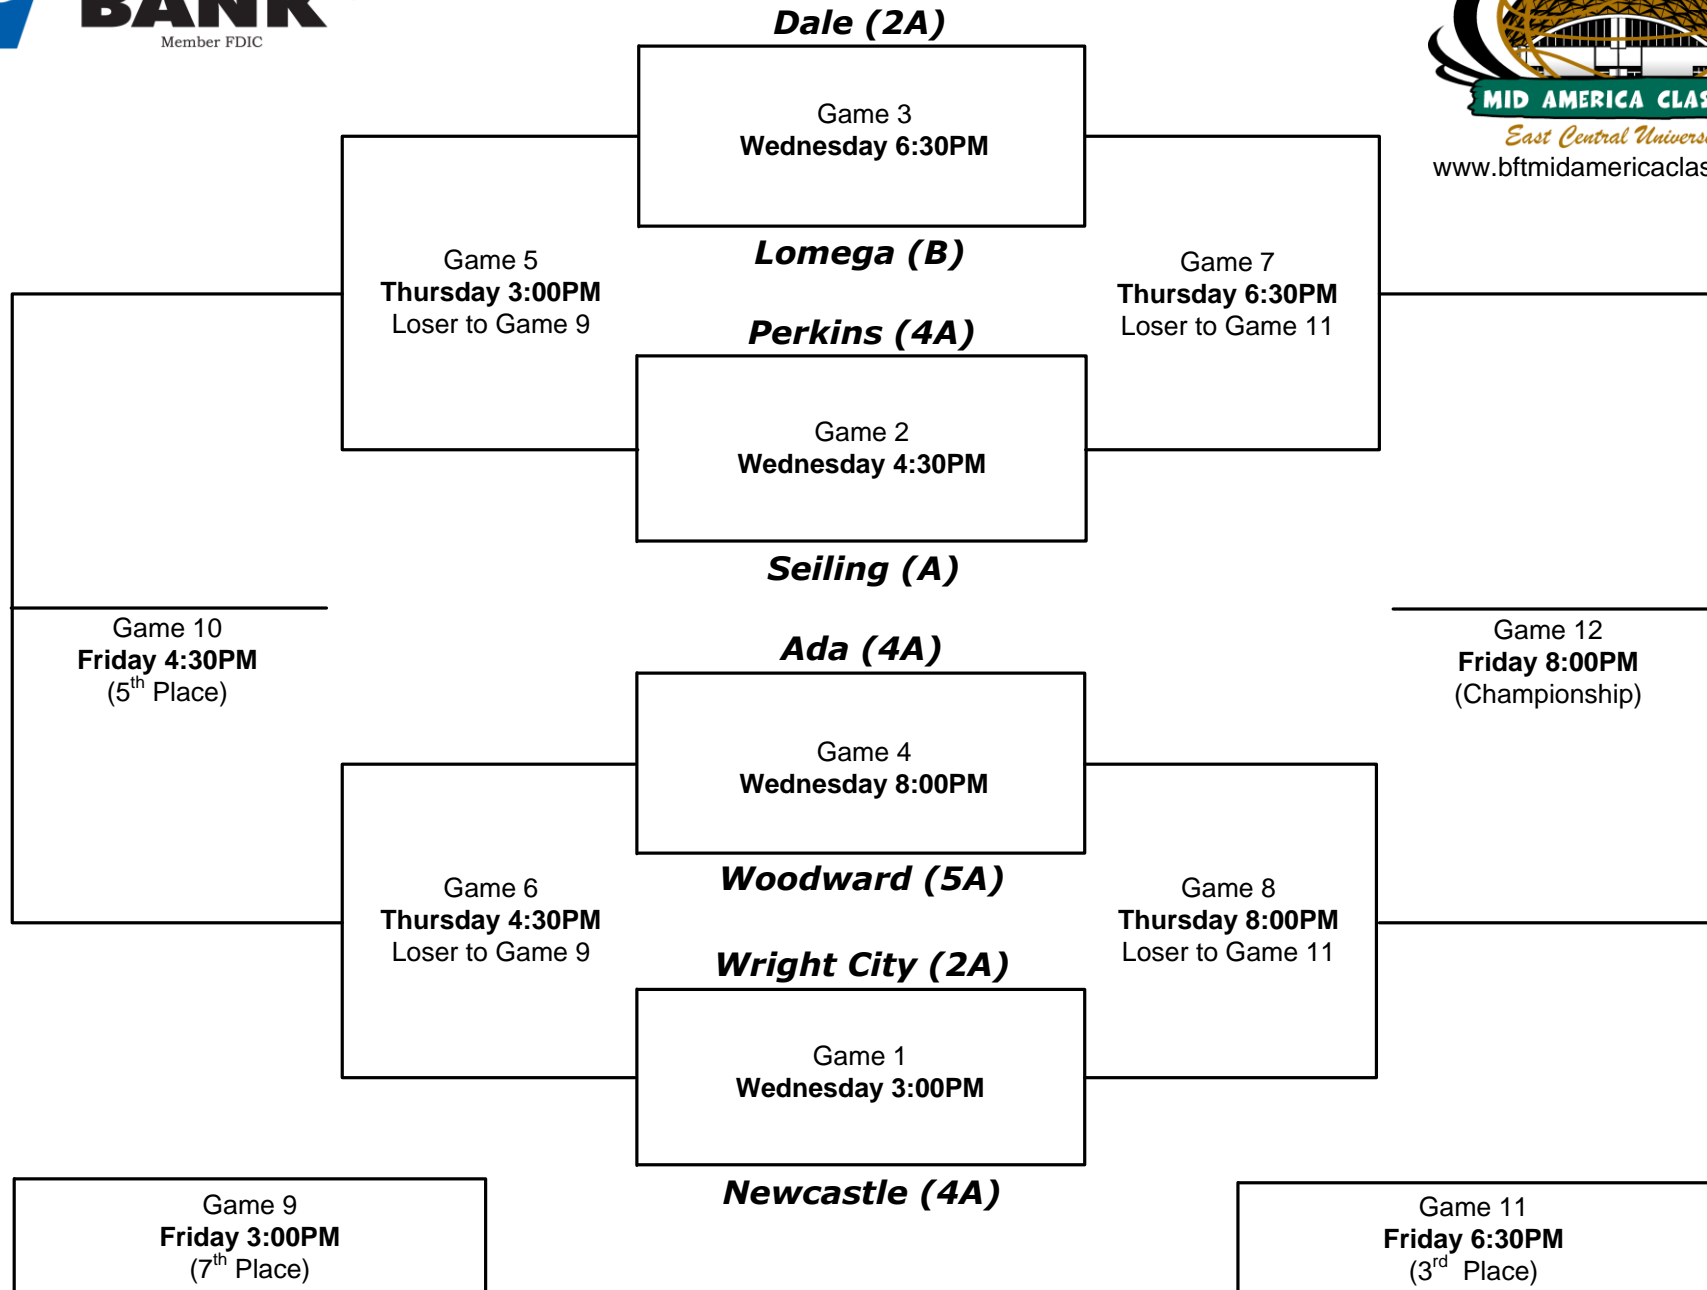

**2016 BERTHA FRANK TEAGUE
MID-AMERICA CLASSIC December 28 – 30, 2016**

Teams on top line of bracket each day will be the HOME team and wear light colored uniforms